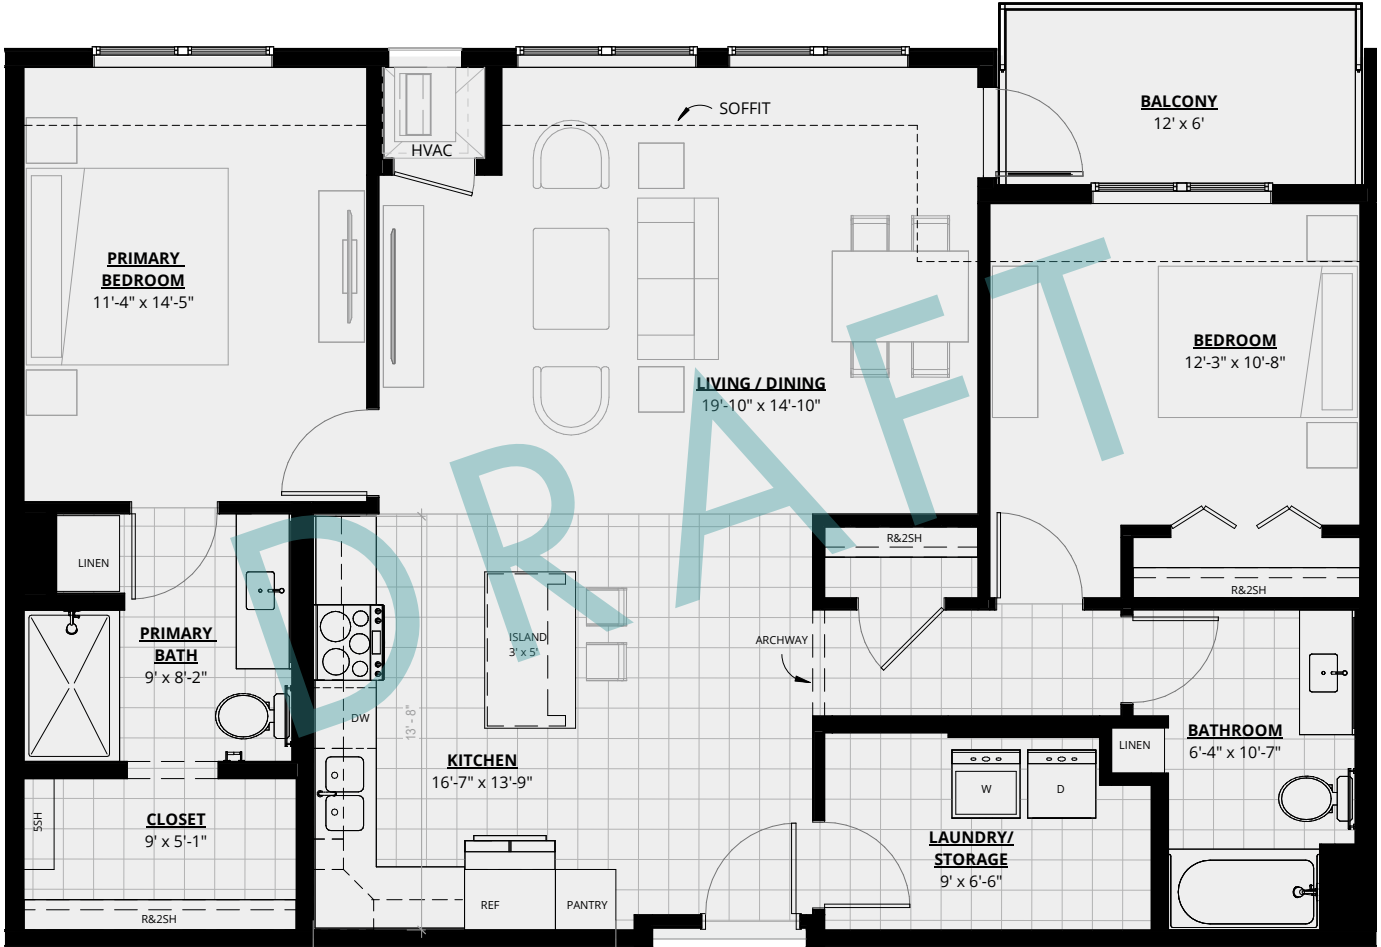

ESTORIA
COOPERATIVE OAK MARSH

EPOCH III

1,275 SQ.FT.

2BR/2BA

*In a continuous effort to improve our product and due to construction, actual dimensions vary. Estoria Cooperatives reserves the right to change specifications and dimensions. The depicted information is not warranted or guaranteed.

*10' CEILINGS
**OPTIONAL UPGRADE

N	
	QTY: 4
	120*
	220
	320
	420