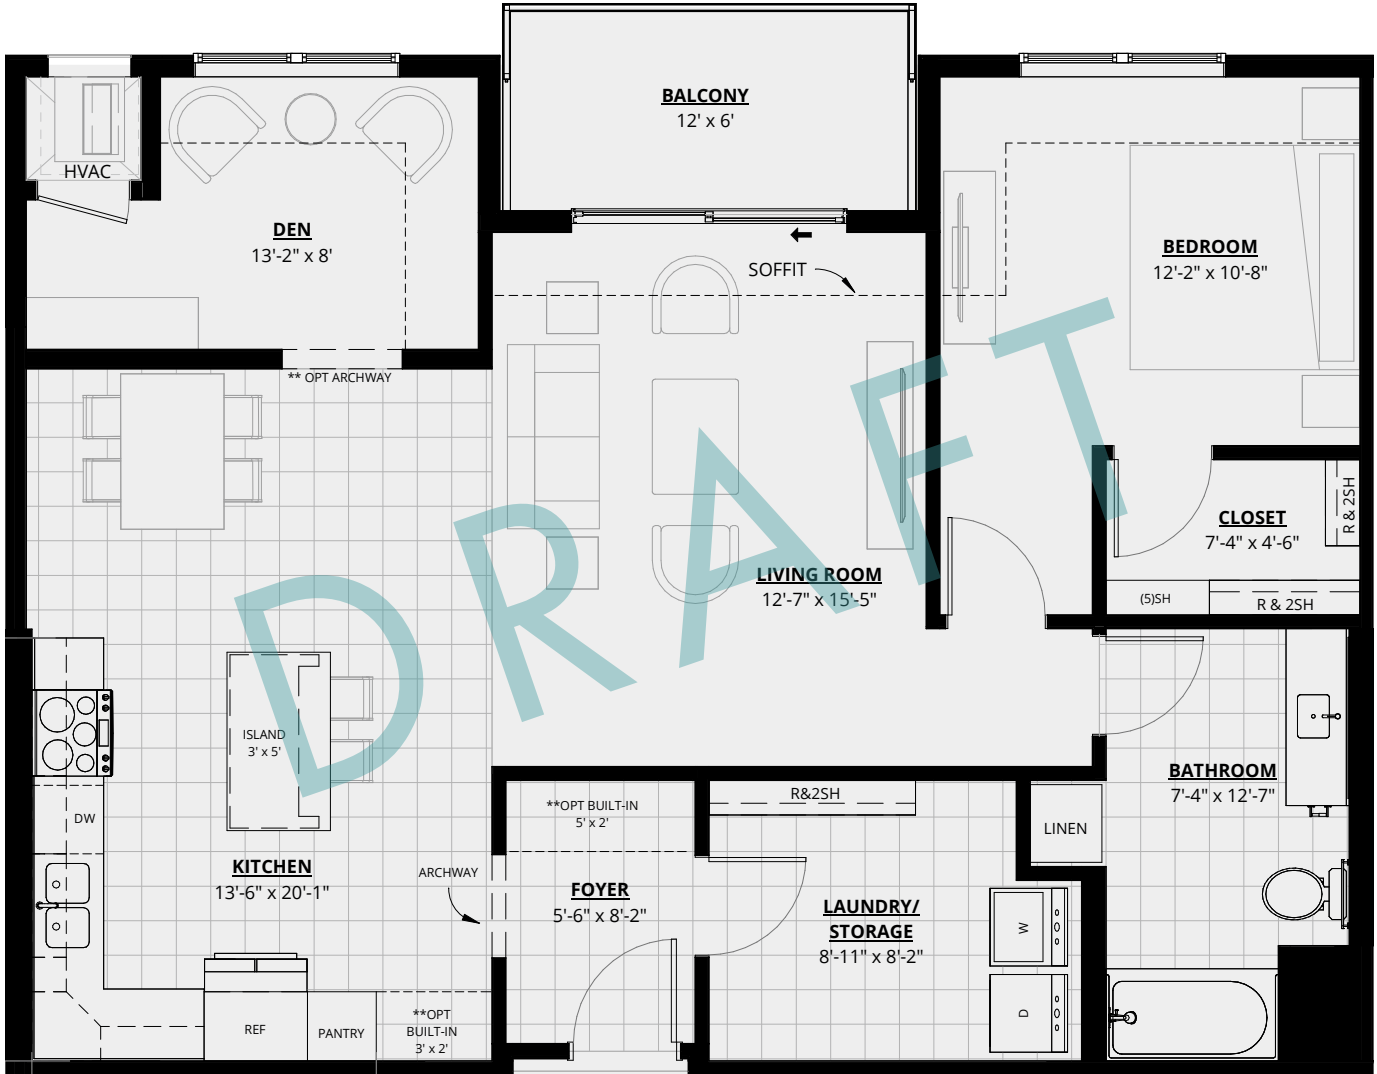

ESTORIA
COOPERATIVE OAK MARSH

ESSENCE
1,115 SQ.FT.
1BR/1BA+DEN

*In a continuous effort to improve our product and due to construction, actual dimensions vary. Estoria Cooperatives reserves the right to change specifications and dimensions. The depicted information is not warranted or guaranteed.

*10' CEILINGS
** OPTIONAL UPGRADE

	QTY: 4
	116*
	216
	316
	416