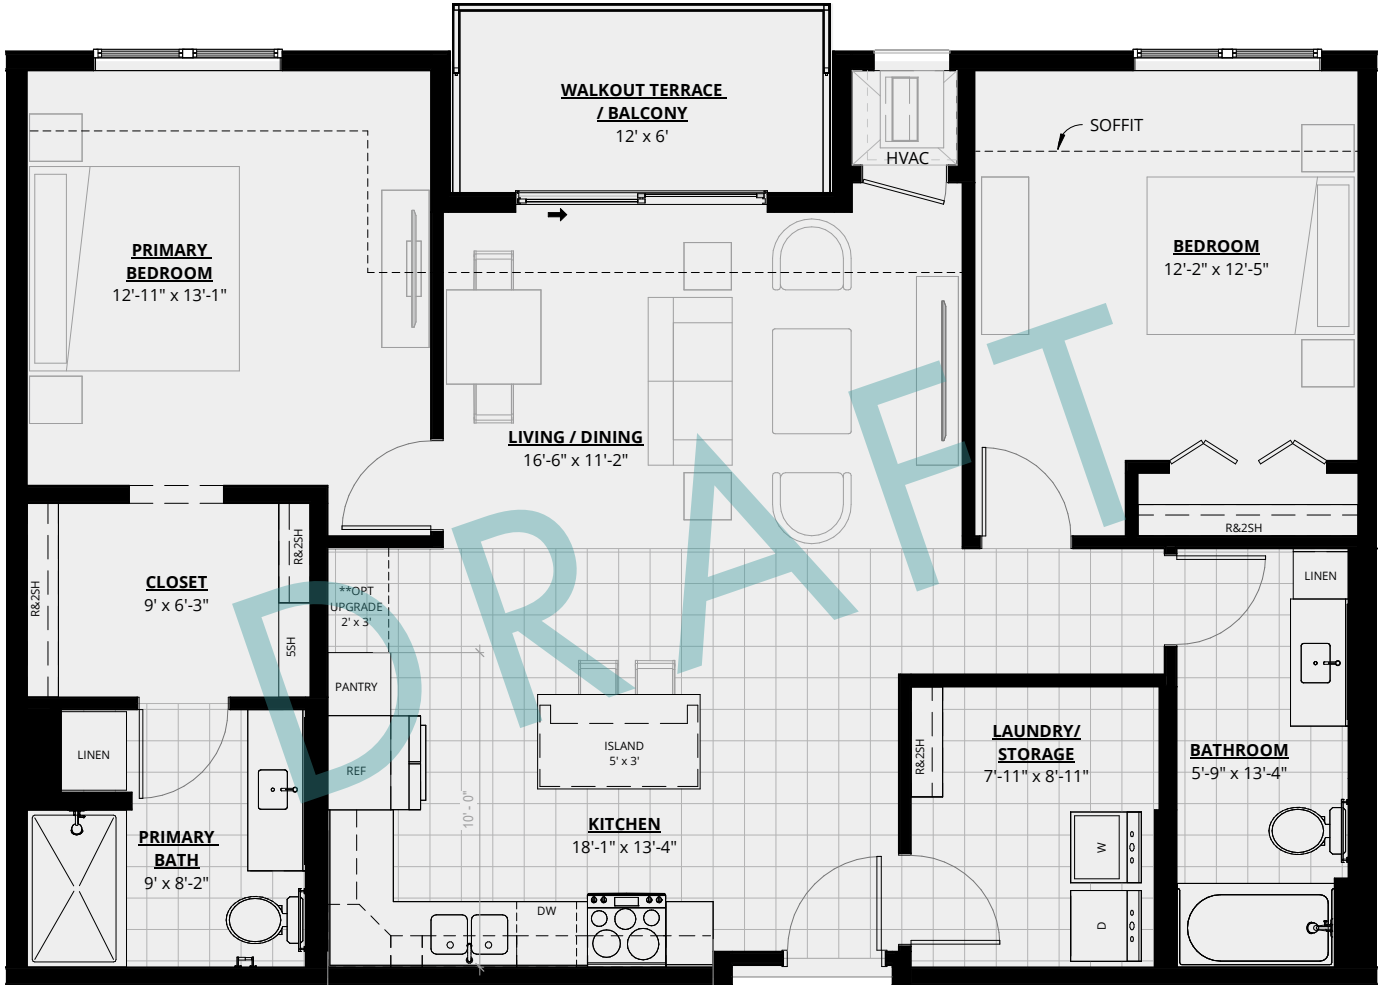

ESTORIA
COOPERATIVE OAK MARSH

EPOCH I
1,220 SQ.FT.
2BR/2BA

* In a continuous effort to improve our product and due to construction, actual dimensions vary. Estoria Cooperatives reserves the right to change specifications and dimensions. The depicted information is not warranted or guaranteed.

- * 10' CEILINGS
- ** OPTIONAL UPGRADE
- ^ WALKOUT TERRACE

	<p>QTY: 4 102*^ 202 302 402</p>