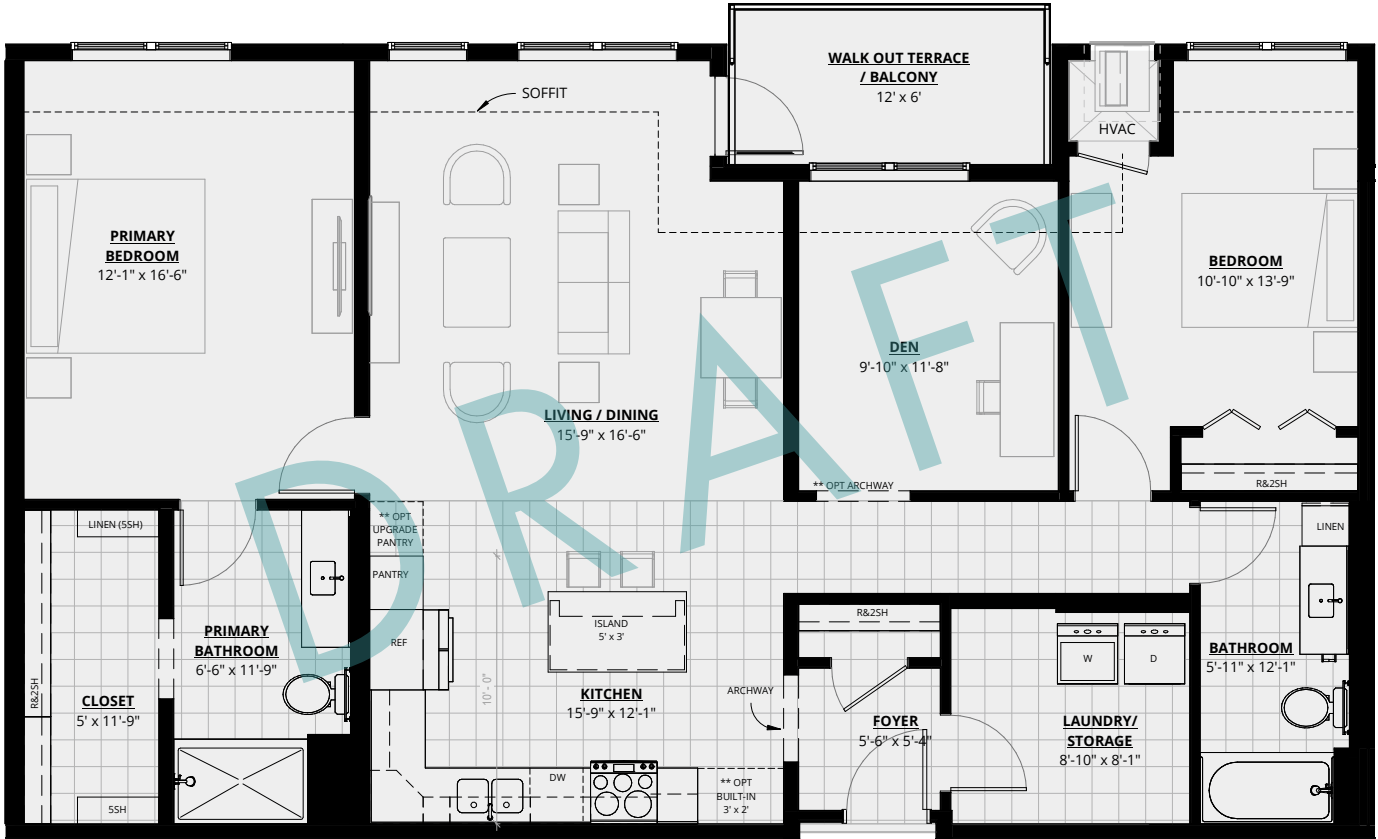

ESTORIA
COOPERATIVE OAK MARSH

VENTURE IV

1,440 SQ.FT.

2BR/2BA+DEN

*In a continuous effort to improve our product and due to construction, actual dimensions vary. Estoria Cooperatives reserves the right to change specifications and dimensions. The depicted information is not warranted or guaranteed.

- *10' CEILINGS
- ** OPTIONAL UPGRADE
- △SCREENED IN BALCONY
- ▲WALKOUT TERRACE

QTY: 8	
103*△▲	115*
203△	215
303△	315
403△	415