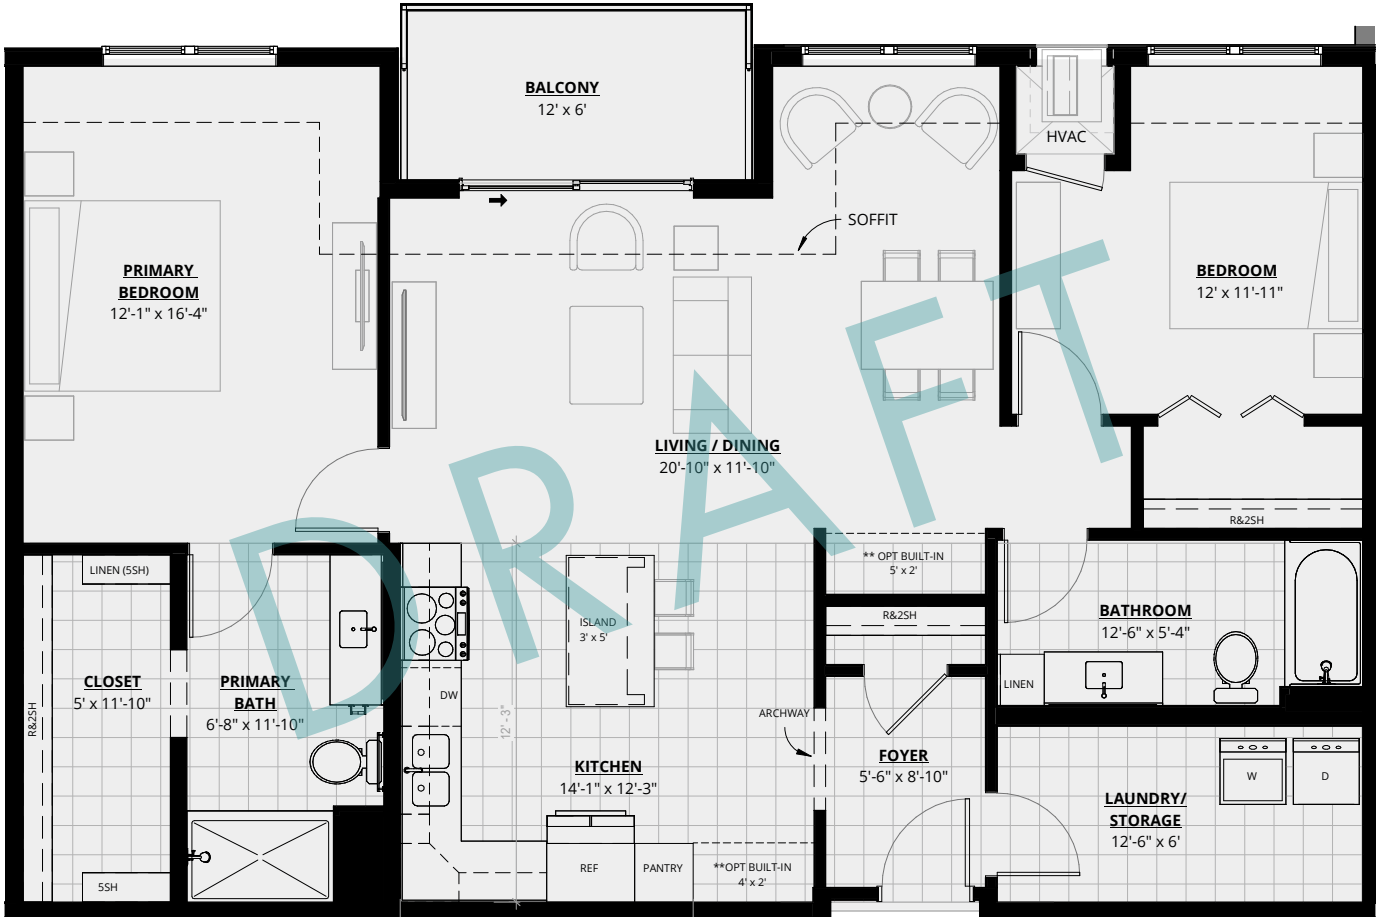

ESTORIA
COOPERATIVE OAK MARSH

EPOCH V
1,320 SQ.FT.

2BR/2BA

*In a continuous effort to improve our product and due to construction, actual dimensions vary. Estoria Cooperatives reserves the right to change specifications and dimensions. The depicted information is not warranted or guaranteed.

** OPTIONAL UPGRADE