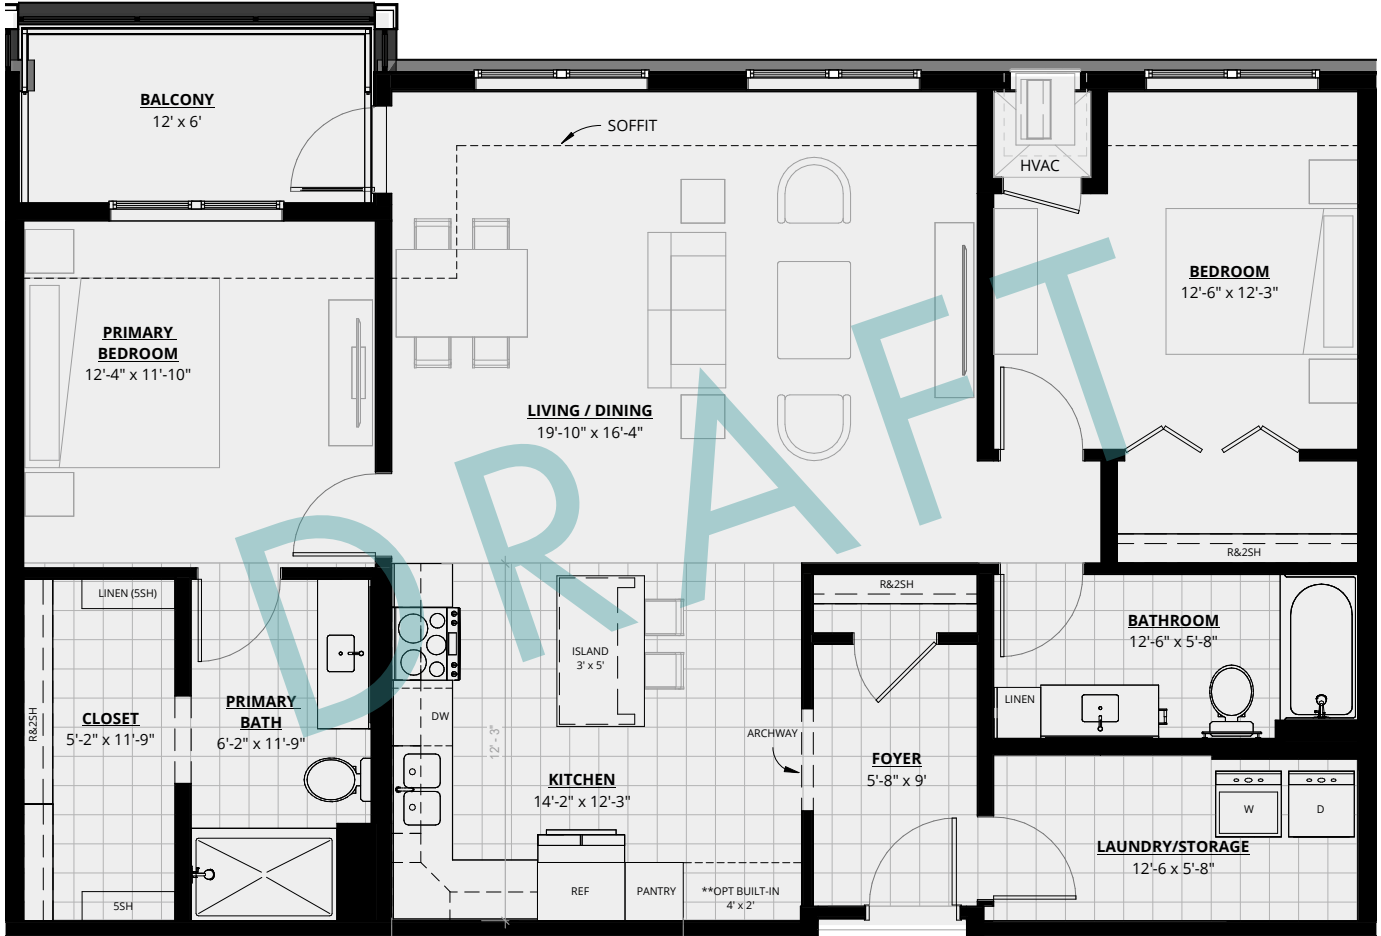

## EPOCH IV

1,320 SQ.FT.

2BR/2BA

\*In a continuous effort to improve our product and due to construction, actual dimensions vary. Estoria Cooperatives reserves the right to change specifications and dimensions. The depicted information is not warranted or guaranteed.

\*\* OPTIONAL UPGRADE  
ΔSCREENED IN BALCONY

QTY: 3  
211<sup>Δ</sup>  
311<sup>Δ</sup>  
411<sup>Δ</sup>