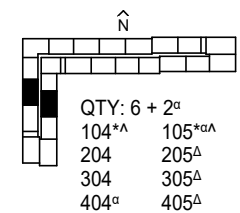

VENTURE III
1,410 SQ.FT.
2BR/2BA+DEN

*In a continuous effort to improve our product and due to construction, actual dimensions vary. Estoria Cooperatives reserves the right to change specifications and dimensions. The depicted information is not warranted or guaranteed.